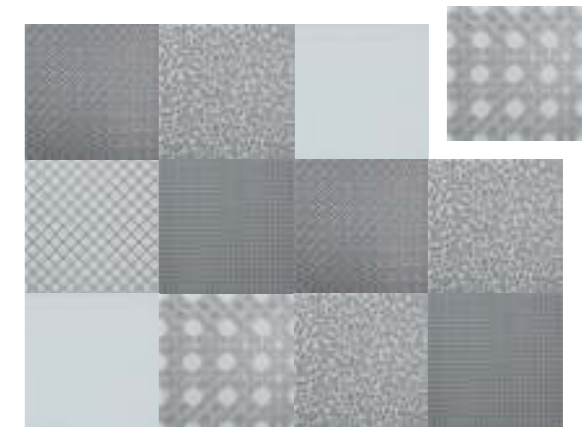

Emuna Mer Mix 22,5x22,5cm.
12 Tiles shown