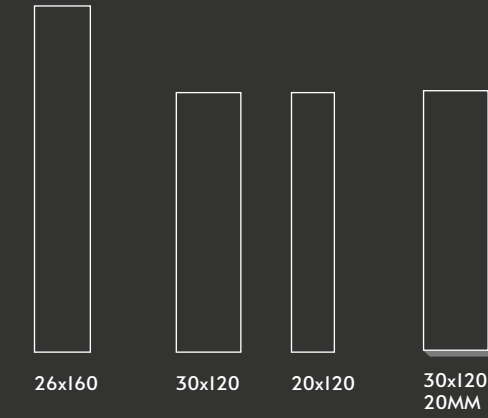

OutWalk 20 MM