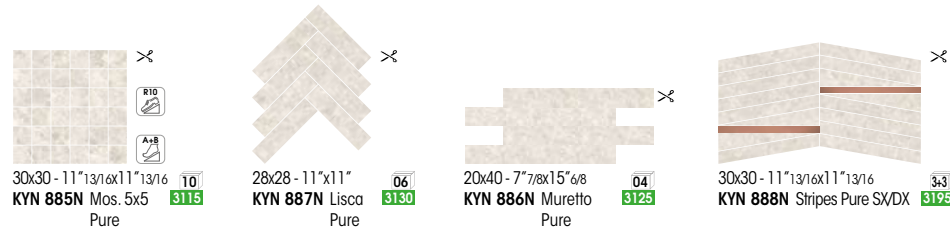

30x30 - 11"13/16x11"13/16
KYN 885N Mos. 5x5 Pure

10
3115

28x28 - 11"x11"
KYN 887N Lisca Pure

06
3130

20x40 - 7"7/8x15"6/8
KYN 886N Muretto Pure

04
3125

30x30 - 11"13/16x11"13/16
KYN 888N Stripes Pure SXDX

33
3195

OUT
WALK
20MM

Amazing size
NEW